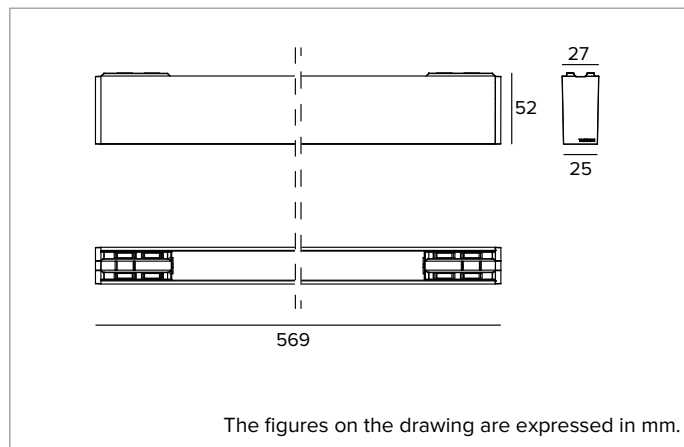

SOURCE

LED Engine made of linear LED boards Ra90.

Energy efficiency class: E

Nominal power: 12W

Nominal flux: 1452lm

Colour rendering index: 90

Rf: 91.4

Rg: 100.8

CCT nominal: 3000K

SDCM: 3

Lifetime (L80/B10): >50000h tq +25°C

ILLUMINOTECHNICAL CHARACTERISTICS

Diffused light: white highly reflective MCPET reflector and opaline polycarbonate Louver screen.

Emission: OPAL

Optical efficiency: 64%

Fixture flux: 923lm

Luminous efficacy: 69lm/W

Photobiological safety: Compliant with RG1 low risk group

MECHANICAL CHARACTERISTICS

White painted extruded aluminium body. L=569mm

Colour and finish: Plaster white

Dimensions: L=569mm

Weight: 0.57Kg

Version: DIGITAL DIMMING

Degree of protection: IP20

ELECTRICAL CHARACTERISTICS

Fixture Power: 13W

Power supply: 48Vdc

Insulation Class: CLASS 3

Class F: YES

Ambient temperature: 0°C / +25°C

INSTALLATION

Extremely rapid, versatile and simple mechanical and electrical coupling system using magnets which support the fixture on the Power Track and feed power inside the fixture on all versions.

NOTES

Digital Dimming version. 110-277Vac version available on request.

WARRANTY

5 years.

WARNING

Luminaire designed for disposal/recycling at end-of-life. Replaceable (LED only) light source by a professional. Replaceable control gear by a professional.

Due to the technological evolution of the electronic components, the data provided may be updated, and as such, confirmation must be requested during the order process.

Luminous flux and power supply have +/-10% tolerances with respect to the indicated value. tq +25°C (CIE 121).

We reserve the right to make technical changes.

Targetti Sankey S.r.l.
Via Pratese, 164
50145 Firenze - Italy
Tel: +39 055 37911
targetti.com
targetti@targetti.com

CCIAA Firenze
Share Capital:
€ 500.000,00
VAT N. (IT):
01537660480
R.E.A: FI-275656

TARGETTI